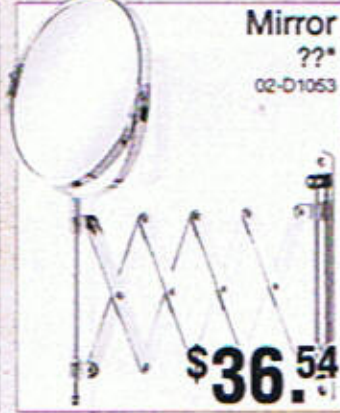

**Countertop Vanity Mirror**

02-V1052

**\$30.74**

**Over-The-Door Towel Bar**

49-D8215

**\$30.74**

**Mirror ??\***

02-D1053